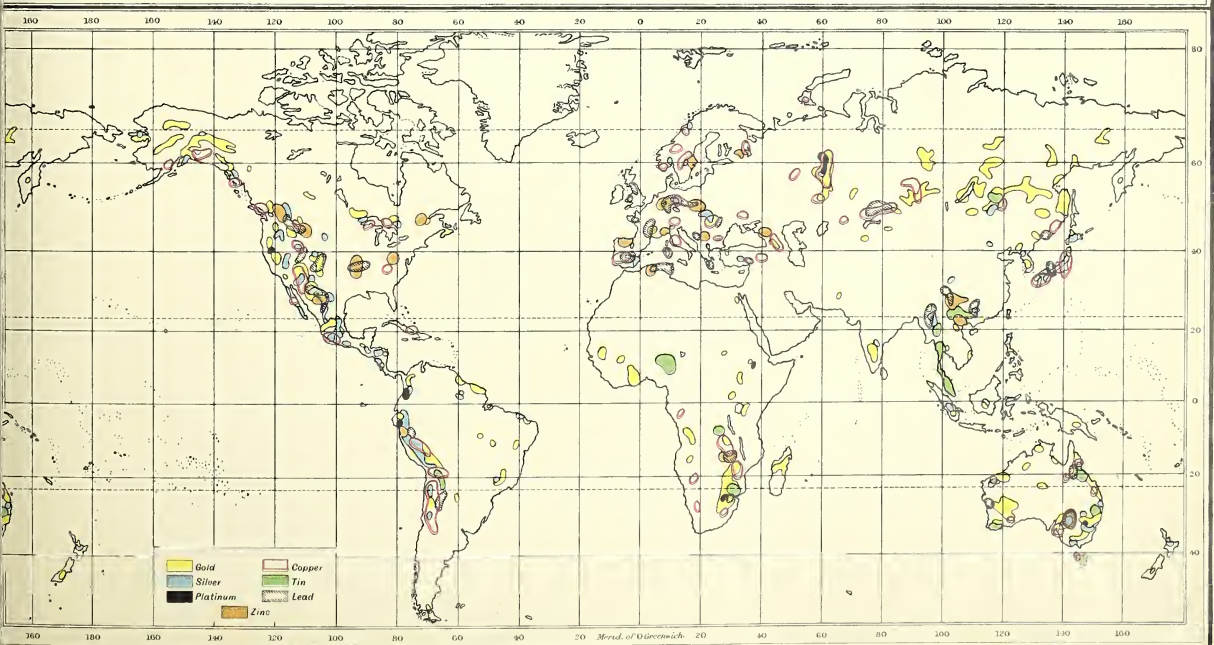

COVERING OF A 2 1/2 INCH WORLD GLOBE IN GORES

Note.—These gores are designed to be cut out and mounted on a Globe 2 1/2 inches in diameter which they will exactly cover.

The Figures on the Co-Tidal Lines denote the total number of hours from the starting point of the tide in the South-Eastern Pacific. Coasts with a Tidal Range of Ten Feet and over shown thus

The Drainage Areas are coloured according to the Oceans into which they drain. Inland Drainage Areas shown White

imuthal
projection

Mollweide's Equal-Area Projection

VOLCANOES, ETC.

- Active Volcanoes
- Extinct Volcanoes
- Solfataras
- Mud Volcanoes
- ⊕ Geysers

MAGNETIC VARIATION, 1932

■ West of True North
■ East of True North

Note to Ocean Currents

Warm Currents Cold Currents
 direction of the currents is shown by the arrows.
 thickness of the arrows indicates by the number of strokes
 mean speed of the water drift in an hour.
 thick strokes above indicate the number of nautical miles.
 thin strokes below indicate the number of quarters of a mile.
 → 1 mile → 2 miles → 3 miles
 → 1/4 → 2/4 → 3/4

Note to Monsoon Drifts

In the Indian Ocean, the China Sea and the West Coast of Mexico and Central America, the currents change with the Monsoons. The simple arrows → show the S.W. and S.E. Monsoon Drift during the Northern Summer. The arrows marked thus ← → show the N.W. and N.E. Monsoon Drift during the Northern Winter. Limit of Floating Ice Limit of Pack Ice
 Sea-Weed